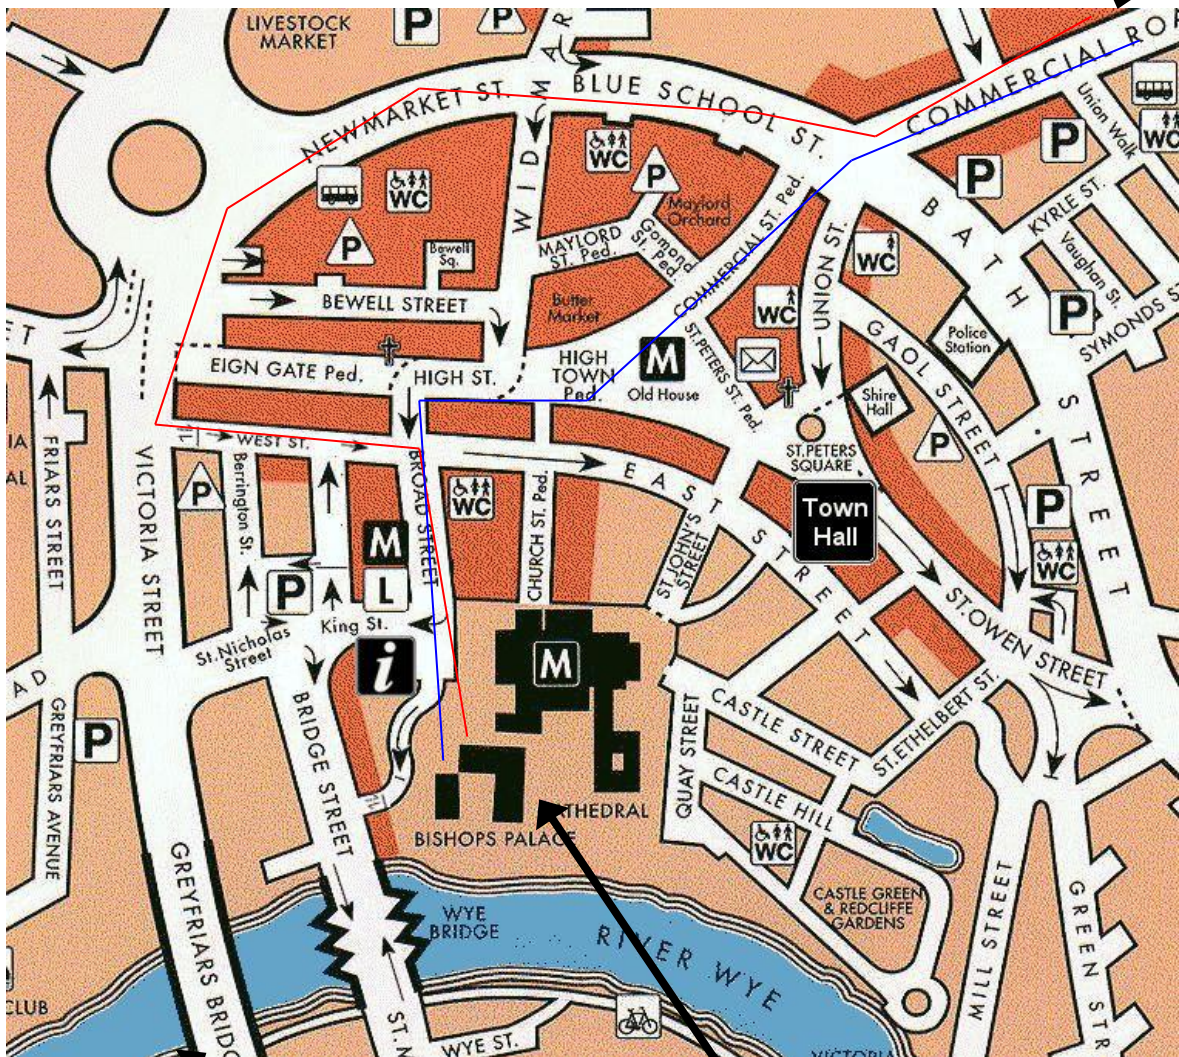

By Car ———
By Foot ———

Coming into Hereford from the A49 from Leominster

Coming into Hereford from the A4103 from Worcester

From Train Station

Coming into Hereford from the A49 from Ross-on-Wye
Or off the A465 from Abergavenny

The Bishop's Palace is located off Broad Street